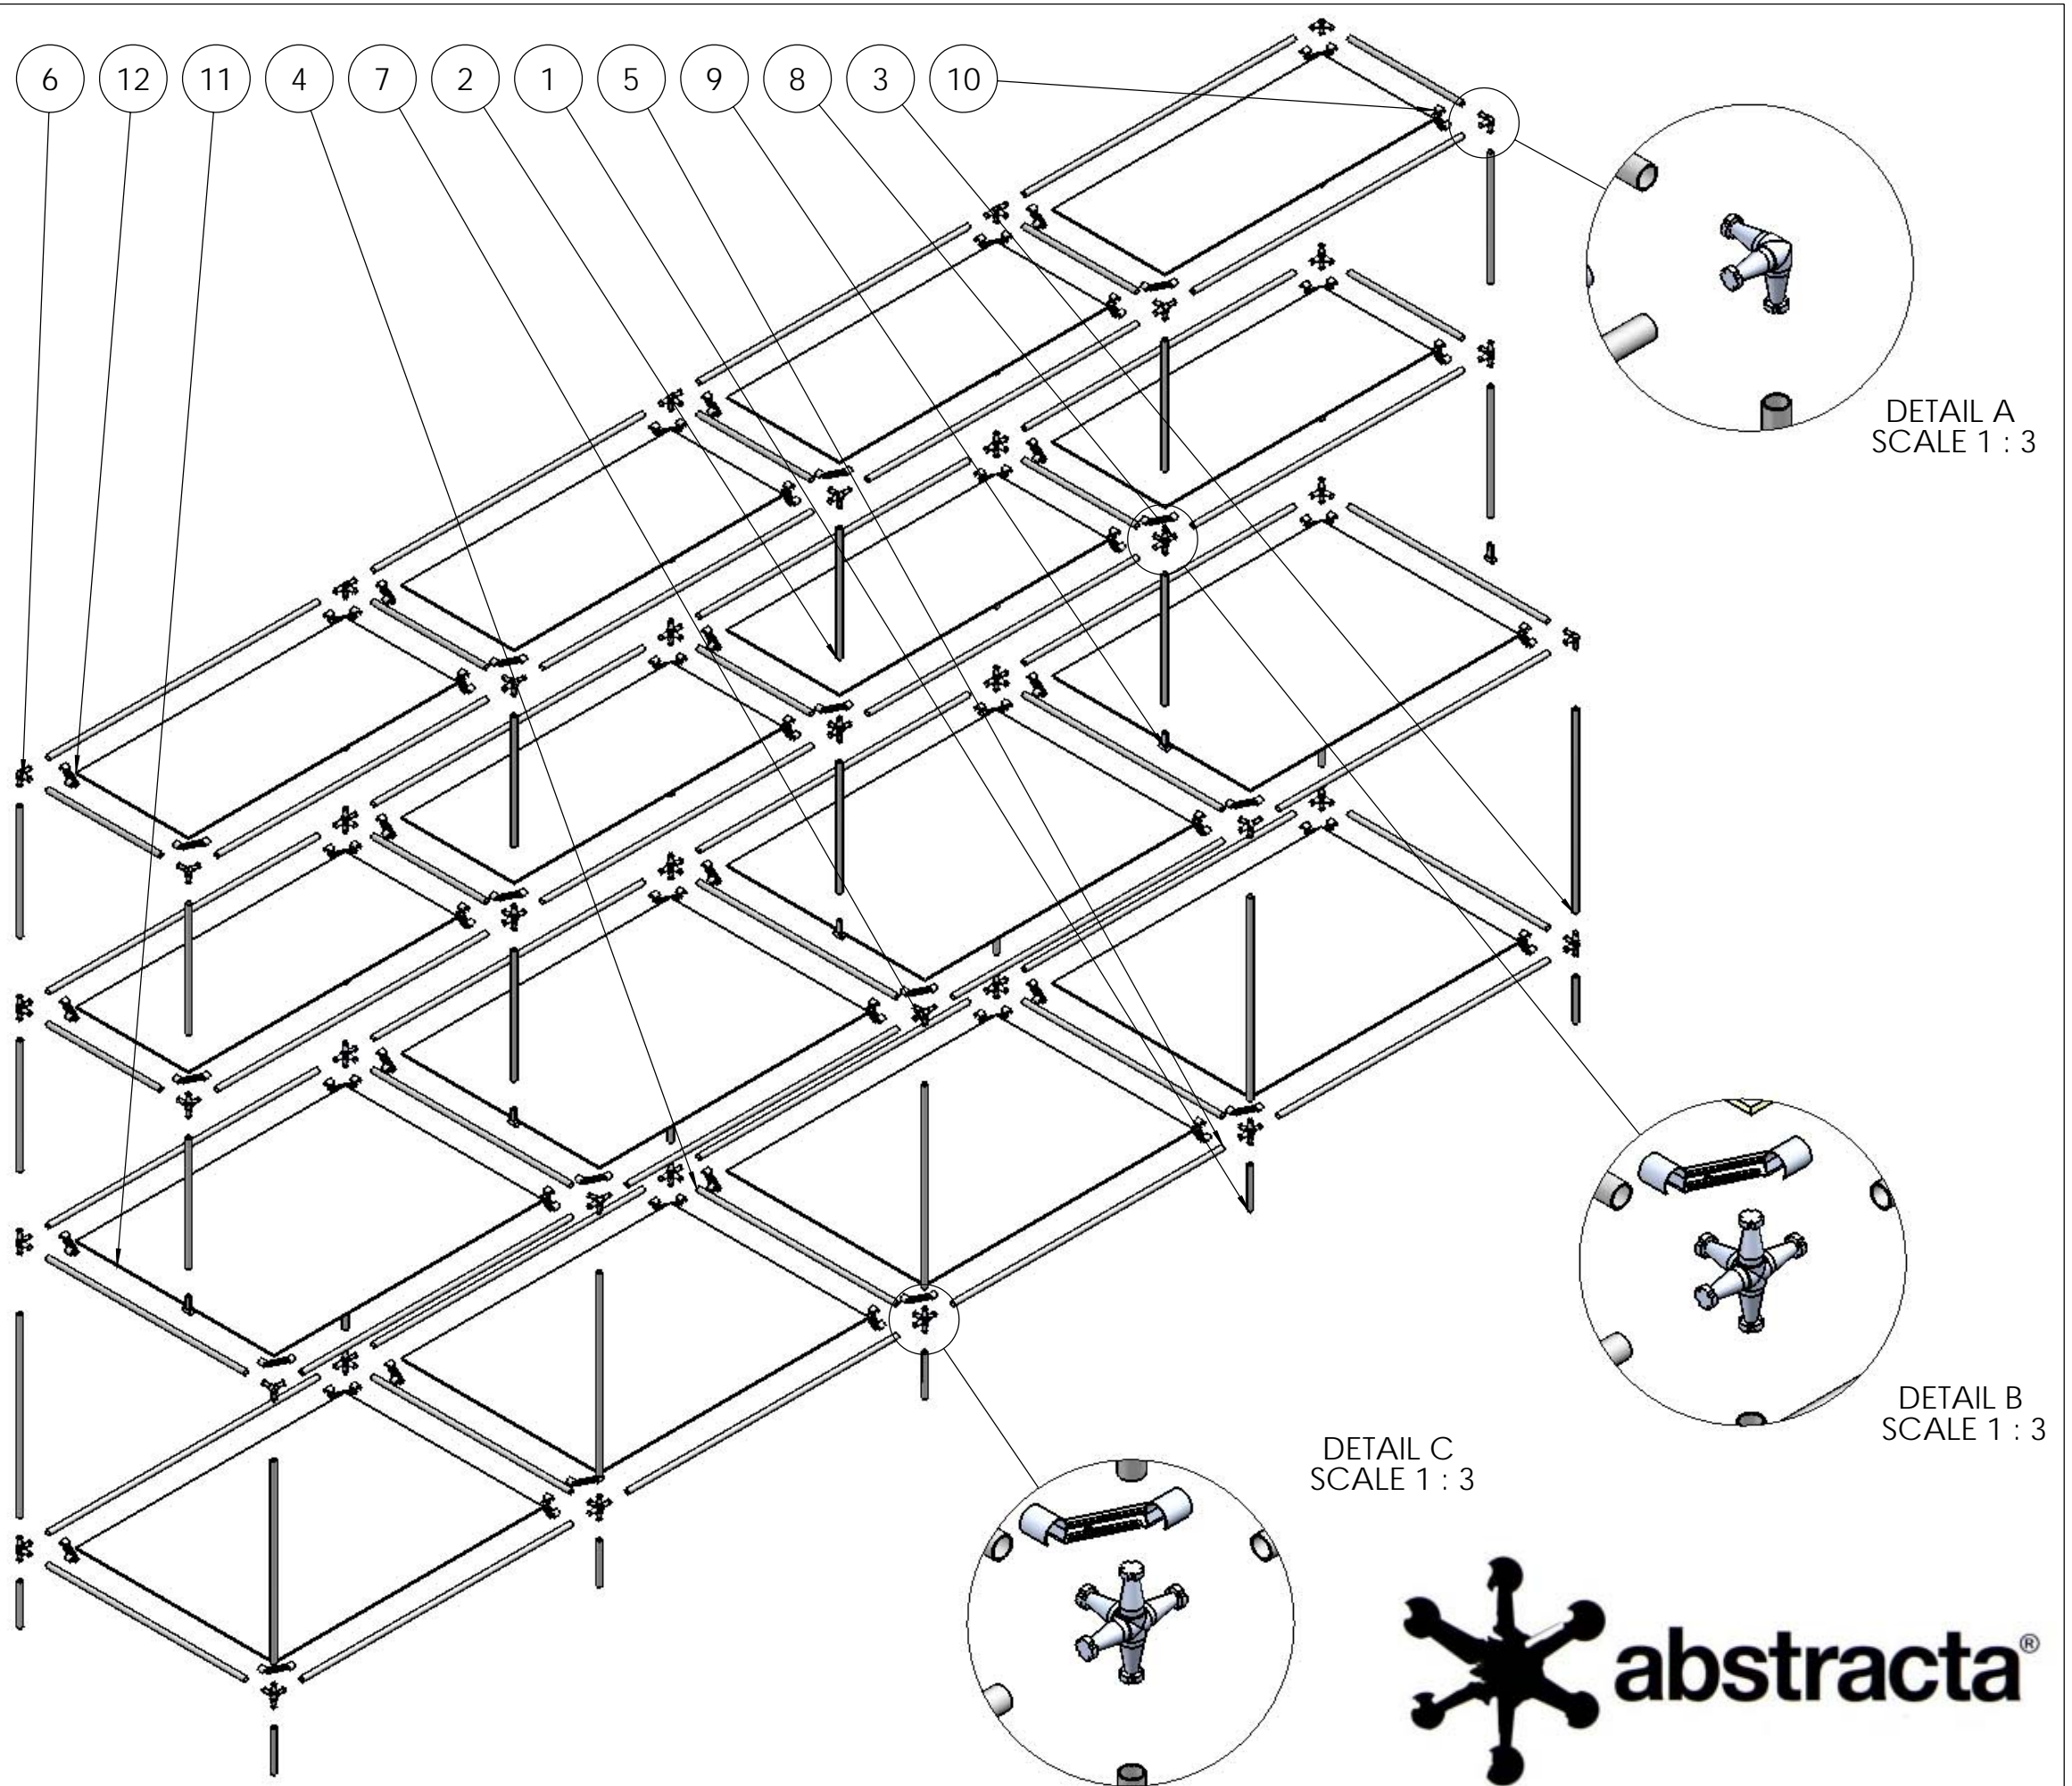

Item	Description	Qty.
1	T130 (117mm)	10
2	T345 (332mm)	30
3	T530 (517mm)	10
4	T595 (582mm)	10
5	T805 (792mm)	32
6	3T Connector	6
7	4T Connector	19
8	5T Connector	15
9	261 Clip	5
10	214 Shelf Clip	64
11	Shelves 789 x 578mm	8
12	Shelves 789 x 327mm	8

DETAIL A
SCALE 1 : 3

DETAIL B
SCALE 1 : 3

DETAIL C
SCALE 1 : 3